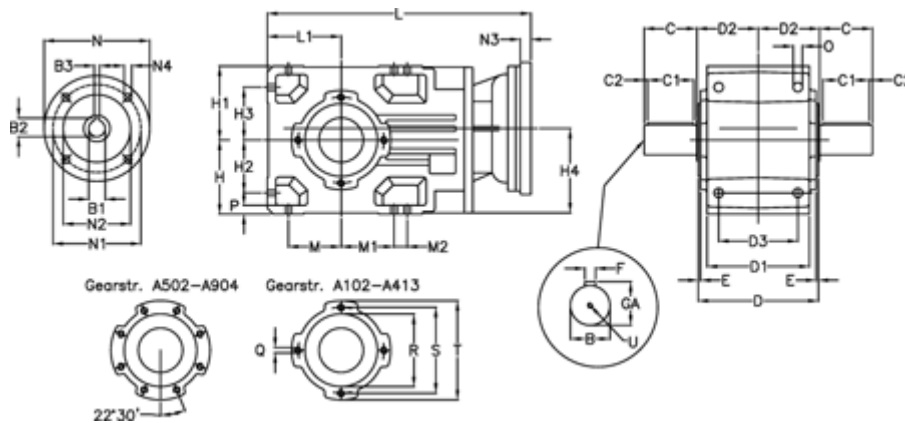

Article number: 29600101392240
 Description: Bevel helical gearbox
 A102UD-13,9-P100B5

Measures

B = 25	D1 = 95	H1 = 70	M2 = 0	Q = M8x12
B1 = 28	D2 = 63	H2 = 50.0	N = 250	R = 80
B2 = 31.3	D3 = 75	H3 = 50.0	N1 = 215	S = 100
B3 = 8	Description = A102UD-xx-P100 B5	H4 = 83.0	N2 = 180	T = 120
C = 45	E = 3.0	L = 312.0	N3 = 0	U = M8x19
C1 = 35	F = 8	L1 = 70	N4 = M12x16	
C2 = 5.0	GA = 28.0	M = 50.0	O = 9.5	
D = 117	H = 70	M1 = 50.0	P = 9	